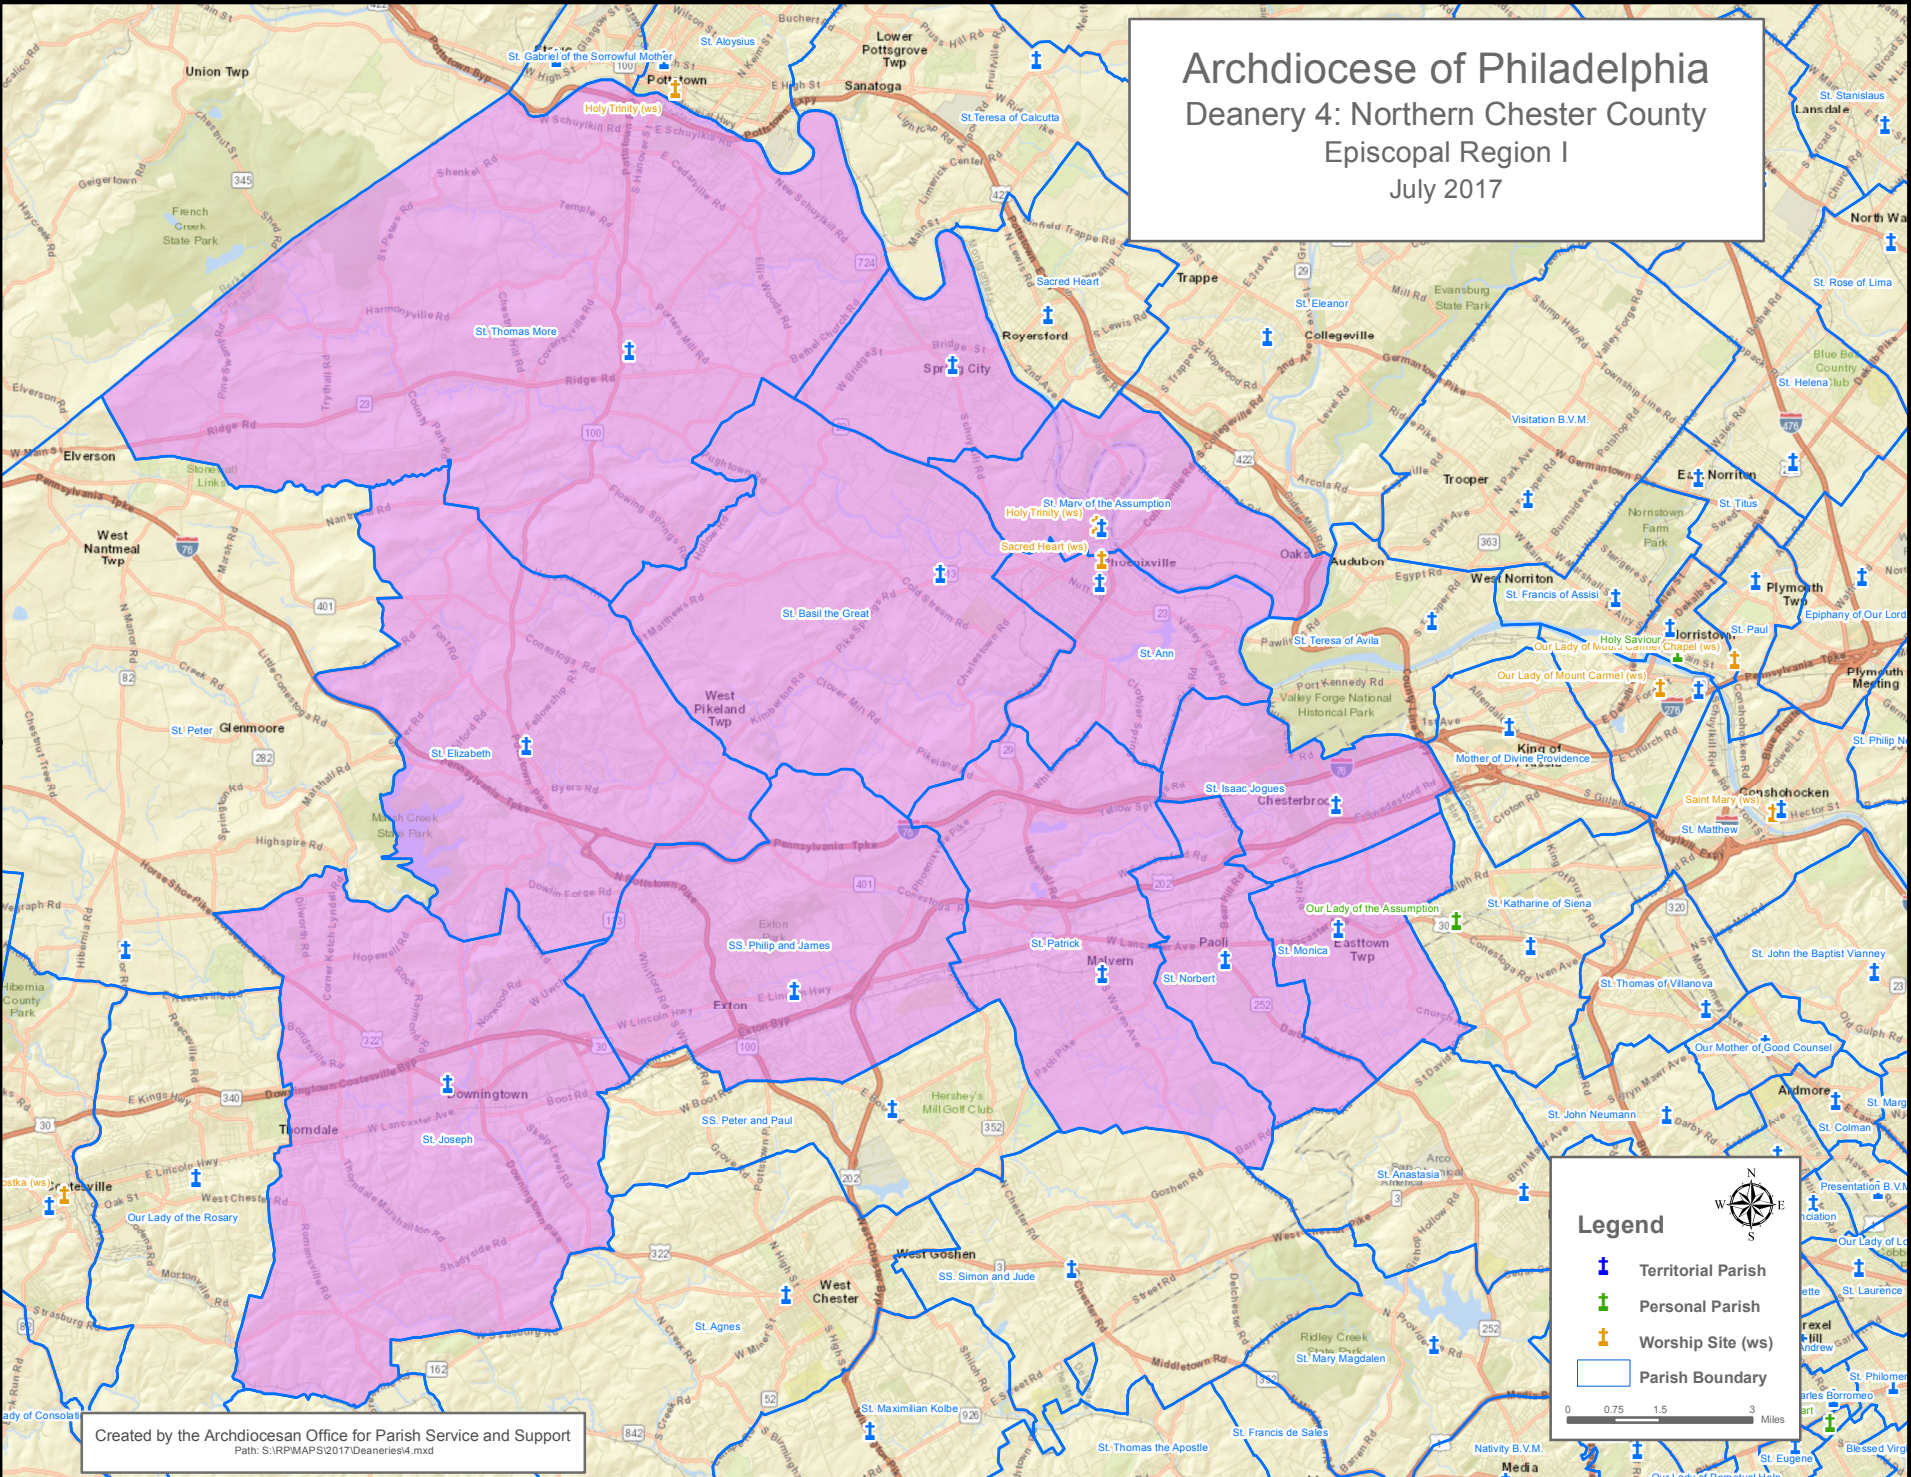

Archdiocese of Philadelphia

Deanery 4: Northern Chester County

Episcopal Region I

July 2017

Legend

- † Territorial Parish
- † Personal Parish
- † Worship Site (ws)
- Parish Boundary

0 0.75 1.5 3 Miles

Created by the Archdiocesan Office for Parish Service and Support
 Path: S:\RPMAPS\2017\Deaneries4.mxd